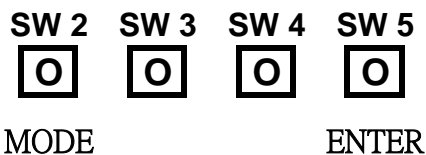

GPS - 502 CGA - VGA & SXGA CONVERTER FOR CRT and LCD display monitor

SW 1	1	2	3	4	5	6	7
VGA	X	X	X	X	X	X	X
SVGA	X	O	O	← contrary color (色相反)			
XGA	O	X					
SXGA	O	O					

SW. 2 (Mode Adjust)- Set A/B/C/D mode from LED flash speed
(調整畫面) 由LED閃爍速度區分，可設定 A.B.C.D 四種模式

MODE	LED SPEED	SW - 3	SW - 4
A	慢 SLOW	1	move to left (左移)
B		2	H. larger (水平大)
C		3	up (上移)
D	快 QUICK	4	V. larger (垂直大)

SW.5 (ENTER)

Adjust OK Press SW.5 to save , turn off then turn on
調整OK 按 SW.5 儲存，重開機可固定信號模式